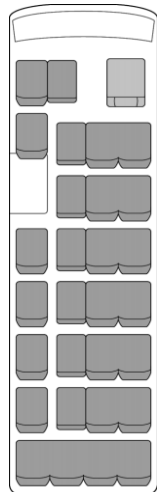

● = Standard ○ = Option - = Not available
5 M/T = 5 speed manual transmission

STANDARD GRADE

Interior:

Air conditioner (manual)
Radio AM/FM, MP3, CD
4 speakers (2 front, 2 rear)
Power door lock (front + back)
Sun visors for driver and passenger
Green laminated windshield glass
Passengers seats, high pack, fabric
Front and rear (2x) cooler and heater system
Seating capacity: total of 30 seats, 8 rows
Floor mat, driver side

Technical:

Headlamp 2-bulb halogen
Steel wheels
Tyre dimensions 215/70 R17.5-Y H
Spare tire
Rear differential lock
High altitude compensator
Snorkel for cool air intake with pre-cleaner
Power steering
Cylinders: 6 in line
Fuel tank capacity 95L
Curb weight: 3.605 kg
Gross weight: 5.670 kg
Pay load: 2.065 kg
Overall width: 2.080 mm
Overall length: 6.990 mm
Overall height: 2.635 mm
Min. ground clearance: 185 mm
Min. turning radius (tyre): 7.2 m
Min. turning radius (body): 7.9 m