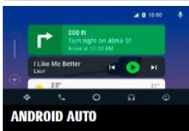

Urban Cruiser