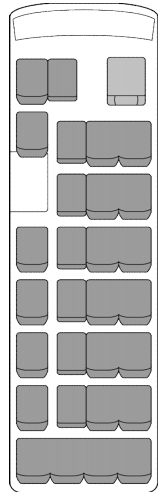

### Interior:

Air conditioner (manual)  
Radio AM/FM, MP3, CD  
4 speakers (2 front, 2 rear)  
Power door lock (front + back)  
Sun visors for driver and passenger  
Green laminated windshield glass  
Passengers seats, high pack, fabric  
Front and rear (2x) cooler and heater system  
Seating capacity: total of 30 seats, 8 rows  
Floor mat, driver side

### Technical:

Headlamp 2-bulb halogen  
Steel wheels  
Tyre dimensions 215/70 R17.5-Y H  
Spare tire  
Rear differential lock  
High altitude compensator  
Snorkel for cool air intake with pre-cleaner  
Power steering  
Cylinders: 6 in line  
Fuel tank capacity 95L  
Curb weight: 3.605 kg  
Gross weight: 5.670 kg  
Pay load: 2.065 kg  
Overall width: 2.080 mm  
Overall length: 6.990 mm  
Overall height: 2.635 mm  
Min. ground clearance: 185 mm  
Min. turning radius (tyre): 7.2 m  
Min. turning radius (body): 7.9 m

30 seats configuration

2635mm

6990mm

2080mm