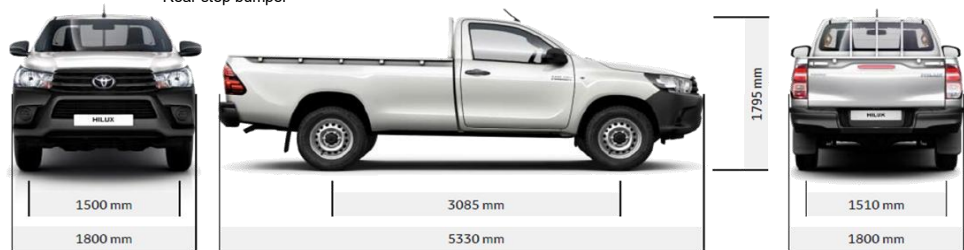

COUNTRY on top of WORK

Interior:

Radio AM/FM, MP3, CD (13)
Steering switch controls (13)
Auxiliary input USB (13)
Electric power windows (13)
Wireless power door lock (13)
Electronic adj. outside mirrors (13)
Bench seat

Exterior:

Colour painted front bumper
Rear step bumper (13)
4WD switch (15)

Safety:

Driver, Passenger & Driver knee airbag (SRS)
Power door lock (auto/speed sensitive) - (13)
Immobilizer and siren (13)
Immobilizer (15)

Technical:

Rear differential lock
Steel wheels
Tyre dimensions 205R16C (15)
Tyre dimensions 225/70R17C (13)
Min. ground clearance 294 mm
Towing capacity 3.500 kg (with brakes) (15)
Towing capacity 2.750 kg (with brakes) (13)
Overall height 1.795 mm

COMFORT on top of COUNTRY

Interior:

Wireless power door lock (17)
Electric power windows (17)
Black electronic adj. outside mirrors (17)
Separate front seats
Radio AM/FM, MP3, CD
Auxiliary input USB
Steering switch controls

Safety:

Emergency Brake Signal
Immobilizer (16)
Immobilizer and siren (17)
VSC - Vehicle Stability Control
HAC - Hill Start Assist Control
TSC - Trailer Sway Control

Exterior:

Side steps
Colour painted front bumper
Colour painted front grille (13)
Rear step bumper

Technical:

Steel wheels
Tyre dimensions 225/70R17