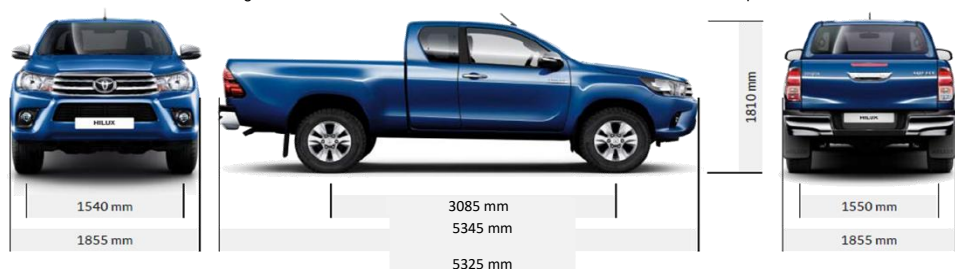

Technical:

VSC - Vehicle Stability Control
HAC - Hill Start Assist Control
DAC - Downhill Assist Control
TSC - Trailer Sway Control
ECO and POWER drive mode selector
Alloy spare tyre
Overall length 5.345 mm
Towing capacity 3.500 kg (with brakes)
LED type main Headlamp
LED Fog lights
LED rear combination lamps
Auto leveling main headlamps
LSD - Auto Limited Slip Differential