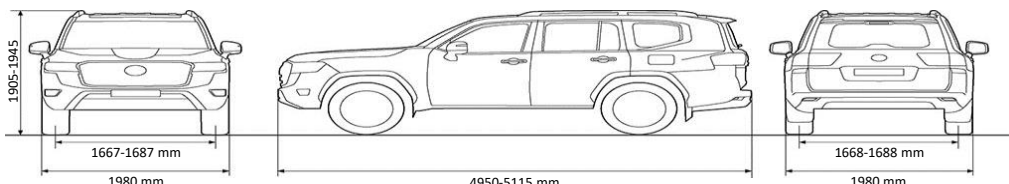

Land Cruiser 300