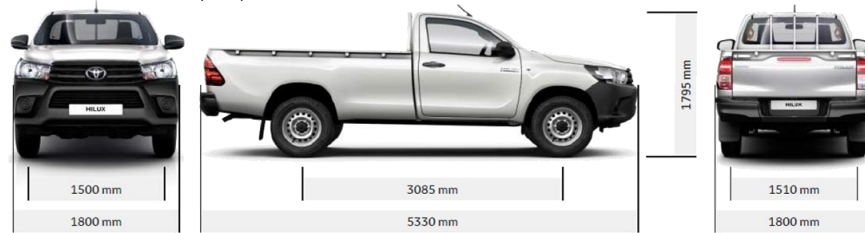

COUNTRY on top of WORK

Interior:

Radio AM/FM, MP3, CD (13)
Steering switch controls (13)
Auxiliary input USB (13)
Electric power windows (13)
Wireless power door lock (13)
Electronic adj. outside mirrors (13)
Bench seat

Exterior:

Colour painted front bumper
Rear step bumper (13)
4WD switch (15)

Safety:

Driver, Passenger & Driver knee airbag (SRS)
Power door lock (auto/speed sensitive) - (13)
Immobilizer and siren (13)
Immobilizer (15)

Technical:

Rear differential lock
Steel wheels
Tyre dimensions 205R16C (15)
Tyre dimensions 225/70R17C (13)
Min. ground clearance 294 mm
Towing capacity 3.500 kg (with brakes) (15)
Towing capacity 2.750 kg (with brakes) (13)
Overall height 1.795 mm

COMFORT on top of COUNTRY

Interior:

Wireless power door lock (17)
Electric power windows (17)
Black electronic adj. outside mirrors (17)
Separate front seats
Radio AM/FM, MP3, CD
Auxiliary input USB
Steering switch controls

Safety:

Emergency Brake Signal
Immobilizer (16)
Immobilizer and siren (17)
VSC - Vehicle Stability Control
HAC - Hill Start Assist Control
TSC - Trailer Sway Control

Exterior:

Side steps
Colour painted front bumper
Colour painted front grille (13)
Rear step bumper

Technical:

Steel wheels
Tyre dimensions 225/70R17