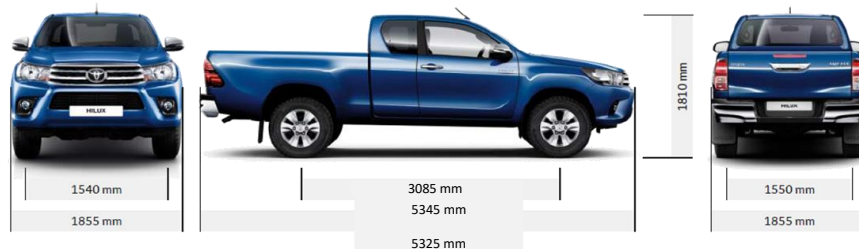

Technical:

VSC - Vehicle Stability Control
HAC - Hill Start Assist Control
DAC - Downhill Assist Control
TSC - Trailer Sway Control
ECO and POWER drive mode selector
Alloy spare tyre
Overall length 5.345 mm
Towing capacity 3.500 kg (with brakes)
LED type main Headlamp
LED Fog lights
LED rear combination lamps
Auto leveling main headlamps
LSD - Auto Limited Slip Differential