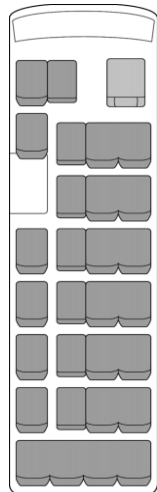

EXTRAS	STANDARD	Duty and VAT Free Price (USD)	Duty paid (USD w. VAT)
Metallic paint:	o		

● = Standard ○ = Option - = Not available
5 M/T = 5 speed manual transmission

STANDARD GRADE

Interior:

Air conditioner (manual)
Radio AM/FM, MP3, CD
4 speakers (2 front, 2 rear)
Power door lock (front + back)
Sun visors for driver and passenger
Green laminated windshield glass
Passengers seats, high pack, fabric
Front and rear (2x) cooler and heater system
Seating capacity: total of 30 seats, 8 rows
Floor mat, driver side

Technical:

Headlamp 2-bulb halogen
Steel wheels
Tyre dimensions 215/70 R17.5-Y H
Spare tire
Rear differential lock
High altitude compensator
Snorkel for cool air intake with pre-cleaner
Power steering
Cylinders: 6 in line
Fuel tank capacity 95L
Curb weight: 3.605 kg
Gross weight: 5.670 kg
Pay load: 2.065 kg
Overall width: 2.080 mm
Overall length: 6.990 mm
Overall height: 2.635 mm
Min. ground clearance: 185 mm
Min. turning radius (tyre): 7.2 m
Min. turning radius (body): 7.9 m