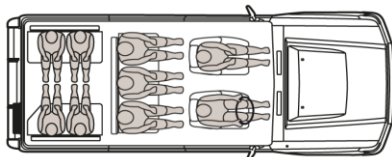

### Technical:

Alloy wheels  
Tyre dimensions 265/70 R16 C  
Electronic winch 12V

10 seats configuration (STD)

9 seats configuration (DLX)

1955 mm

4720 mm

1770 mm