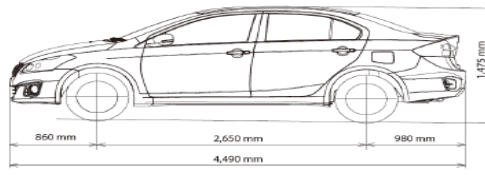

CONTACT US:

LUSAKA NANGWENYA BRANCH
Nangwenya Road- Lusaka
Tel: +260971 268 000

KITWE COPPERBELT BRANCH
Chingola Road- Kitwe
Tel: +260971 260 000

LIVINGSTONE BRANCH
Plot No. 699- Industrial Road- Livingstone
Tel: +260971 268 000

SOLWEZI BRANCH
Kansanshi Mine Road
Tel: +260971 268 000

Works with
Apple CarPlay
android auto

5 YEARS
TOYOTA
WARRANTY
up to 100,000 km

Warranty is valid up to 3 years or 100,000 km for vehicle and 1 year or 30,000 km for conversions, whichever comes first. We reserve the right to alter any details of specifications and equipment without notice. No guarantee is given regarding the accuracy of information within this document. Vehicle body, specifications and trim colours might differ slightly from the data within this document. Please check model availability and full specification details with your Toyota dealer prior to ordering. We cannot accept contractual responsibility for your reliance on the information contained within this document.