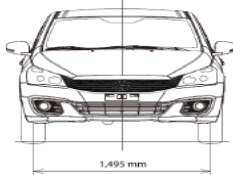

CONTACT US:

LUSAKA NANGWENYA BRANCH
Nangwenya Road- Lusaka
Tel: +260971 268 000

KITWE COPPERBELT BRANCH
Chingola Road- Kitwe
Tel: +260971 260 000

LIVINGSTONE BRANCH
Plot No. 699- Industrial Road- Livingstone
Tel: +260971 268 000

SOLWEZI BRANCH
Kansanshi Mine Road
Tel: +260971 268 000

Works with
Apple CarPlay
android auto

5 YEARS
TOYOTA
WARRANTY
up to 100,000 km

Warranty is valid up to 3 years or 100,000 km for vehicle and 1 year or 30,000 km for conversions, whichever comes first. We reserve the right to alter any details of specifications and equipment without notice. No guarantee is given regarding the accuracy of information within this document. Vehicle body, specifications and trim colours might differ slightly from the data within this document. Please check model availability and full specification details with your Toyota dealer prior to ordering. We cannot accept contractual responsibility for your reliance on the information contained within this document.