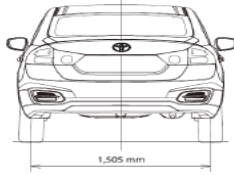

CONTACT US:

LUSAKA NANGWENYA BRANCH
Nangwenya Road- Lusaka
Tel: +260971 268 000

KITWE COPPERBELT BRANCH
Chingola Road- Kitwe
Tel: +260971 260 000

LIVINGSTONE BRANCH
Plot No. 699- Industrial Road- Livingstone
Tel: +260971 268 000

SOLWEZI BRANCH
Kansanshi Mine Road
Tel: +260971 268 000

Works with
Apple CarPlay
android auto

5 YEARS
TOYOTA
WARRANTY
up to 100,000 km

Warranty is valid up to 3 years or 100,000 km for vehicle and 1 year or 30,000 km for conversions, whichever comes first. We reserve the right to alter any details of specifications and equipment without notice. No guarantee is given regarding the accuracy of information within this document. Vehicle body, specifications and trim colours might differ slightly from the data within this document. Please check model availability and full specification details with your Toyota dealer prior to ordering. We cannot accept contractual responsibility for your reliance on the information contained within this document.