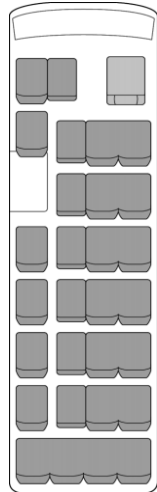

### Interior:

Air conditioner (manual)  
Radio AM/FM, MP3, CD  
4 speakers (2 front, 2 rear)  
Power door lock (front + back)  
Sun visors for driver and passenger  
Green laminated windshield glass  
Passengers seats, high pack, fabric  
Front and rear (2x) cooler and heater system  
Seating capacity: total of 30 seats, 8 rows  
Floor mat, driver side

### Technical:

Headlamp 2-bulb halogen  
Steel wheels  
Tyre dimensions 215/70 R17.5-Y H  
Spare tire  
Rear differential lock  
High altitude compensator  
Snorkel for cool air intake with pre-cleaner  
Power steering  
Cylinders: 6 in line  
Fuel tank capacity 95L  
Curb weight: 3.605 kg  
Gross weight: 5.670 kg  
Pay load: 2.065 kg  
Overall width: 2.080 mm  
Overall length: 6.990 mm  
Overall height: 2.635 mm  
Min. ground clearance: 185 mm  
Min. turning radius (tyre): 7.2 m  
Min. turning radius (body): 7.9 m