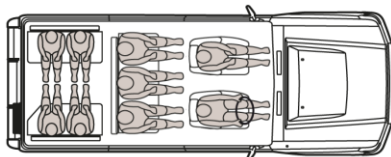

### Technical:

Alloy wheels  
Tyre dimensions 265/70 R16 C  
Electronic winch 12V

10 seats configuration (STD)

9 seats configuration (DLX)

1955 mm

4720 mm

1770 mm