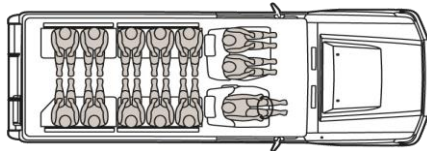

Safety:

ABS - Anti-lock Braking System
Driver & passenger airbags (SRS)
High mount stop light

Technical:

Suspension with coil leaf spring
Rear differential lock (manual)
4WD system
Steel wheels
Tyre dimensions 7.50 R16-8 (E)
High altitude compensator
Fuel tank capacity 180L (main 90+ sub 90)
Cylinders: 6 in line
Overall width: 1.770 mm
Overall length: 4.990 mm
Overall height: 2.115 mm
Min. ground clearance: 235 mm
Min. turning radius (tyre): 6.8 m
Min. turning radius (body): 7.1 m

HARD TOP (10)

Interior:

10 seats (3 front, 3 back, 2x2 parallel in the back)

Exterior:

Spare wheel cover (vinyl)
Roof rack
Without high mount stop light

Safety:

Without ABS - Anti-lock Braking System

13 seats configuration

10 seats configuration

CONTACT US:

LUSAKA CAIRO RD BRANCH
Nothend Cairo road- Lusaka
Tel: +260971 268 000

KITWE COPPERBELT BRANCH
Chingola Road- Kitwe
Tel: +260971 260 000

SOLWEZI BRANCH
Kansanshi Mine Road
Tel: +260971 268 000