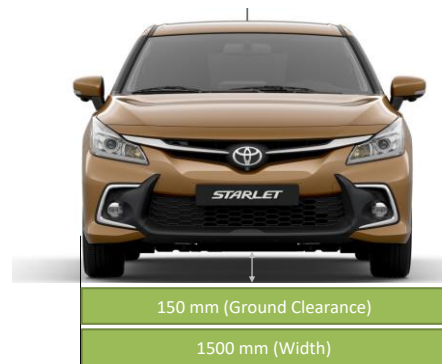

STARLET

Valid from: July, 2023

GRADE	SFX	Body type	Engine	ccm	Power (HP/kW)	Torque (Nm)	Transmission	Duty and VAT Free Price (USD)	Duty paid (USD w. VAT)
STYLE AT GL	R3	Hatchback	1.5 L	1462	103/77	138	4AT	15,600	25,300
DELUXE AT GLX	R5	Hatchback	1.5 L	1462	103/77	138	4AT	17,000	27,700

EXTRAS	STYLE & DELUX	Duty and VAT Free Price (USD)	Duty paid (USD w. VAT)
Metallic paint: ● = Standard ○ = Option -- = Not available	○	○	

STYLE

Interior:

Heater & Auto air conditioner (Single Zone)
Smartphone linkage display audio (7 inch)
Information segment display
(Outside temperature, fuel consumption driving range)
4 Speakers
Bluetooth audio and hands-free
Auxiliary input USB (front and rear)
12V accessory socket
Power windows (all)
Steering wheel with Audio & voice controls
Manual dimming rear view mirror (day/night)
Centre Console with 2 cup holders
Centre-lower tray
Folding rear seats 40/60
Fabric seats
Front bottle holders x 2
Rear bottle holder x 2
Driver and Passenger sun visors
Seatback pocket (passenger's side)
Luggage shelf
Front Cabin Lights - (map & room lamp)
Central door locking switch
Keyless Entry
Centre Console with sliding armrest

Exterior: