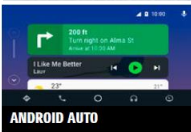

Urban Cruiser