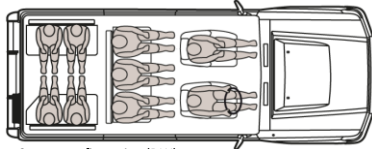

DELUXE - on top of STANDARD

Interior:

Door pockets, front
Front separated seats
9 seats (2 front, 3 rear, 2x2 parallel in the back)
Seat pockets
Fabric seat material
Rear console box

Exterior:

Spare wheel cover
Front fog lamps
Over fenders
Chrome painted over fenders & front grille
Chrome painted front and back bumper
Wire harness connector for trailer

Technical:

Alloy wheels
Tyre dimensions 265/70 R16 C
Electronic winch 12V

10 seats configuration (STD)

9 seats configuration (DLX)

1955 mm

4720 mm

1770 mm

CONTACT US: