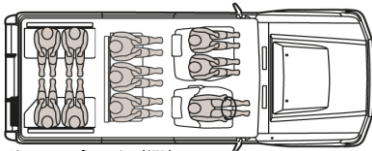

DELUXE - on top of STANDARD

Interior:

Door pockets, front
Front separated seats
9 seats (2 front, 3 rear, 2x2 parallel in the back)
Seat pockets
Fabric seat material
Rear console box

Exterior:

Spare wheel cover
Front fog lamps
Over fenders
Chrome painted over fenders & front grille
Chrome painted front and back bumper
Wire harness connector for trailer

Technical:

Alloy wheels
Tyre dimensions 265/70 R16 C
Electronic winch 12V

10 seats configuration (STD)

9 seats configuration (DLX)

1955 mm

4720 mm

1770 mm

CONTACT US: